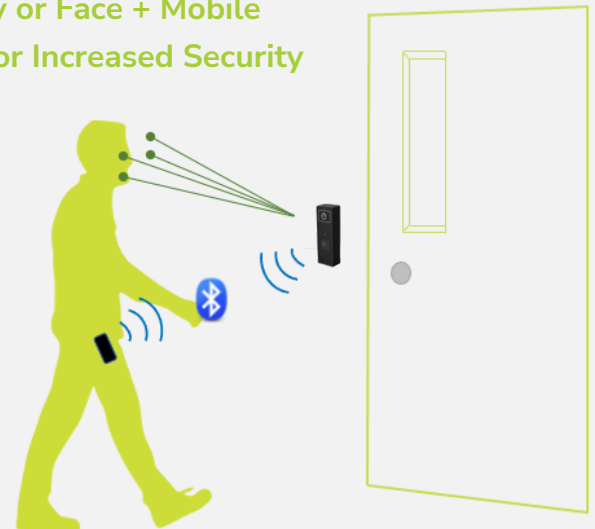

## SC50 Mullion Mount Door Station

SAFR SCAN SC50 model delivers a frictionless, fast access control experience employing the latest advancements in secure facial authentication technology. Users need only glance at the device for fast authentication. No need for keycards, badges, or PIN codes. Combine with the SAFR Key app to use our PKOC Mobile Credentials for even greater security. Create a secure, convenient, and affordable solution and your phone stays in your pocket!

SAFR SCAN is easy to install and integrates with a variety of leading access control platforms for fast deployment. Designed in the USA with TAA and NDAA compliance, SAFR SCAN is a breakthrough in both performance and price.

Dual Authentication

OSDP/Wiegand

Tailgating Detection

Challenging Light

Anti-spoofing

Forensic Search

Secure

- Your Face is Your Credential
- Intercom
- Frictionless – Face + Mobile

Convenient

- Phone Stays in Pocket
- Tailgating Detection

Affordable

- Robust Anti-Spoofing
- BLE Mobile Config & Manage

Face Only or Face + Mobile  
Credential for Increased Security