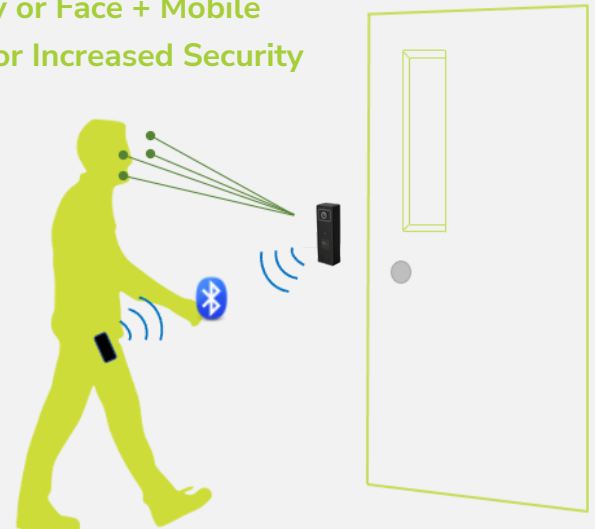

## SC50 Mullion Mount Door Station

SAFR SCAN SC50 model delivers a frictionless, fast access control experience employing the latest advancements in secure facial authentication technology. Users need only glance at the device for fast authentication. No need for keycards, badges, or PIN codes. Combine with the SAFR Key app to use our PKOC Mobile Credentials for even greater security. Create a secure, convenient, and affordable solution and your phone stays in your pocket!

SAFR SCAN is easy to install and integrates with a variety of leading access control platforms for fast deployment. Designed in the USA with TAA and NDA A compliance, SAFR SCAN is a breakthrough in both performance and price.

Convenient

- Dual Factor Authentication

- Frictionless – Face + Mobile

- Phone Stays in Pocket

- Tailgating Detection

Affordable

- Robust Anti-Spoofing

- Built for Broad Market Adoption

Face Only or Face + Mobile  
Credential for Increased Security

Biometrics	
FAR (1:1 / 1:N)	Up to 0.0001%
Capacity	Up to 90,000 Users
Match Speed	3 Images per Second
Throughput	60 People per Min
Operational Distance	1 to 4ft (0.3 to 1.2m)
General Electrical	
Power Over Ethernet	PoE IEEE 802.3af, class 3 (w/ SB75)
Power	12VDC @ 1A
Remote Wiring	PoE, OSDP, Wiegand, TTL, Relay
Wiring Connections	OSDP In/Out, Wiegand In/Out, TTL In/Out, Relay
Compliance	
Certifications/Directives	FCC, CE, ROHS
Electromagnetic Immunity	CE (pending)
Security	IEC 62599-1, IEC62599-2
Safety	UL 294, UL 62368-1 Ed. 3 (outdoor) (pending)
Electromagnetic Emissions	FCC
Mechanical	
Dimensions	5.25" x 1.70" x 1.16" (14 x 4.38 x 2.95 cm)
Display Dimensions	1.3" color capacitive touch
Color	Black
Material	Aluminum, chemically strengthened glass
Weight	8 ounces (225 g)
Mounting	Mullion, Single or Double Gang with Mount Plate
Communication	
Transmission Protocols	IPv4, IPv6, TCP/IP, UDP, DHCP
Compression type	MJPEG, H.264, H.265